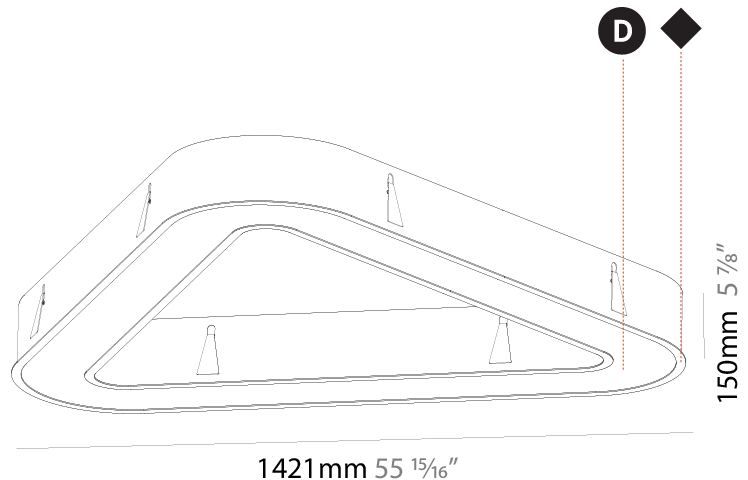

GENERAL

Series: Glorious
Subseries: Glorious Victory
Brand: Prolicht
Division: Architectural
Mounting Type: Recessed
Mounting Location: Ceiling
Subcategory: Ambient

PHYSICAL

Shape: Abstract
Length (mm): 1421
Length (in): 55 ¹⁵/₁₆
Width (mm): 1421
Width (in): 55 ¹⁵/₁₆
Height (mm): 150
Height (in): 5 ⁷/₈
Min. Recessing Depth (mm): 160
Min. Recessing Depth (in): 6 ⁵/₁₆
Light Distribution: Direct
Weight (kg): 17.995
Weight (lbs): 39.59
Diffuser: PMMA - Opal or Micro-Prism
Fixture Finish: SSR / BKV / CWI / CRY / HAB / LAG / UFT / ITA / RUA / RUR / MIC / FTG / MYG / TWT / LOD / PUS / FRO / FUP / KIA / POP / BLS / SPG / MEY / GOH / GUM / CHC / COM / ABZ / JAG / OBR / MOS / ROR
Fixture Material: Aluminum

ELECTRICAL

Lamp Type: LED (Zhaga Standard)
Input Wattage (W): 60
Total Output Wattage (W): 48 / 38.4 3500K
Dimming: Non-Dimming / Phase Dimming (120Vac only) / 0-10V Dimming
Driver Included: Yes
Driver Location: Integrated
Driver Type: Constant Current - 120 / 277Vac
Driver Class: Class 2
Input Voltage (V): 120 - 277
Constant Current (MA): 350 / 1200 (3500K)

LED

Color Temperature (°K): 3000 / 3500 / 4000
Max. Delivered Lumen (lm): 5540 / 5733 / 5850
CRI: >80 CRI
Efficiency (%): 65
Lamp Life (hrs): 50000

OPTICAL

RATINGS AND CERTIFICATIONS

Certified By: Certified for North American Standards
IP rating: IP20