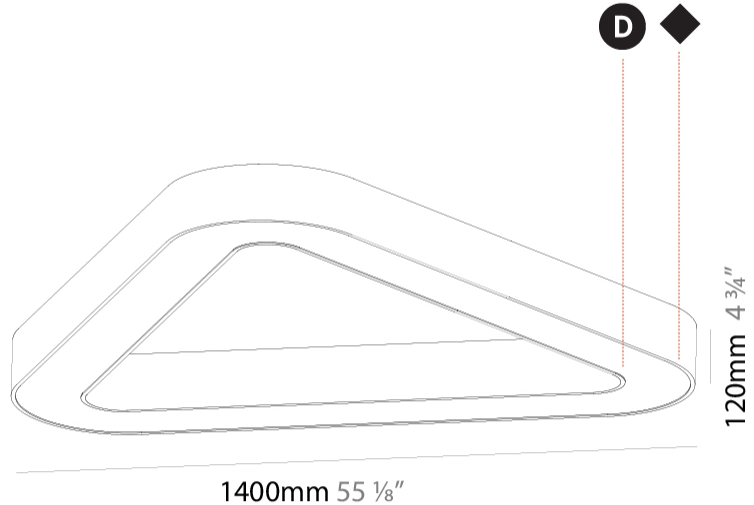

GENERAL

Series: Glorious
Subseries: Glorious Victory
Brand: Prolicht
Division: Architectural
Mounting Type: Surface
Mounting Location: Ceiling
Subcategory: Ambient

PHYSICAL

Shape: Abstract
Length (mm): 1400
Length (in): 55 1/8
Width (mm): 1400
Width (in): 55 1/8
Height (mm): 120
Height (in): 4 3/4
Light Distribution: Direct
Weight (kg): 15.2
Weight (lbs): 33.51
Diffuser: PMMA - Opal or Micro-Prism
Fixture Finish: SSR / BKV / CWI / CRY / HAB / LAG / UFT / ITA / RUA / RUR / MIC / FTG / MYG / TWT / LOD / PUS / FRO / FUP / KIA / POP / BLS / SPG / MEY / GOH / GUM / CHC / COM / ABZ / JAG / OBR / MOS / ROR
Fixture Material: Aluminum

ELECTRICAL

Lamp Type: LED (Zhaga Standard)
Input Wattage (W): 60
Total Output Wattage (W): 48 / 38.4 (3500K)
Dimming: Non-Dimming / Phase Dimming (120Vac only) / 0-10V Dimming
Driver Included: Yes
Driver Location: Integrated
Driver Type: Constant Current - 120 / 277Vac
Driver Class: Class 2
Input Voltage (V): 120 - 277
Constant Current (MA): 350 / 1200 (3500K)

LED

Color Temperature (°K): 3000 / 3500 / 4000
Max. Delivered Lumen (lm): 5540 / 5733 / 5850
CRI: >80 CRI
Efficiency (%): 65
Lamp Life (hrs): 50000

OPTICAL

RATINGS AND CERTIFICATIONS

Certified By: Certified for North American Standards
IP rating: IP20